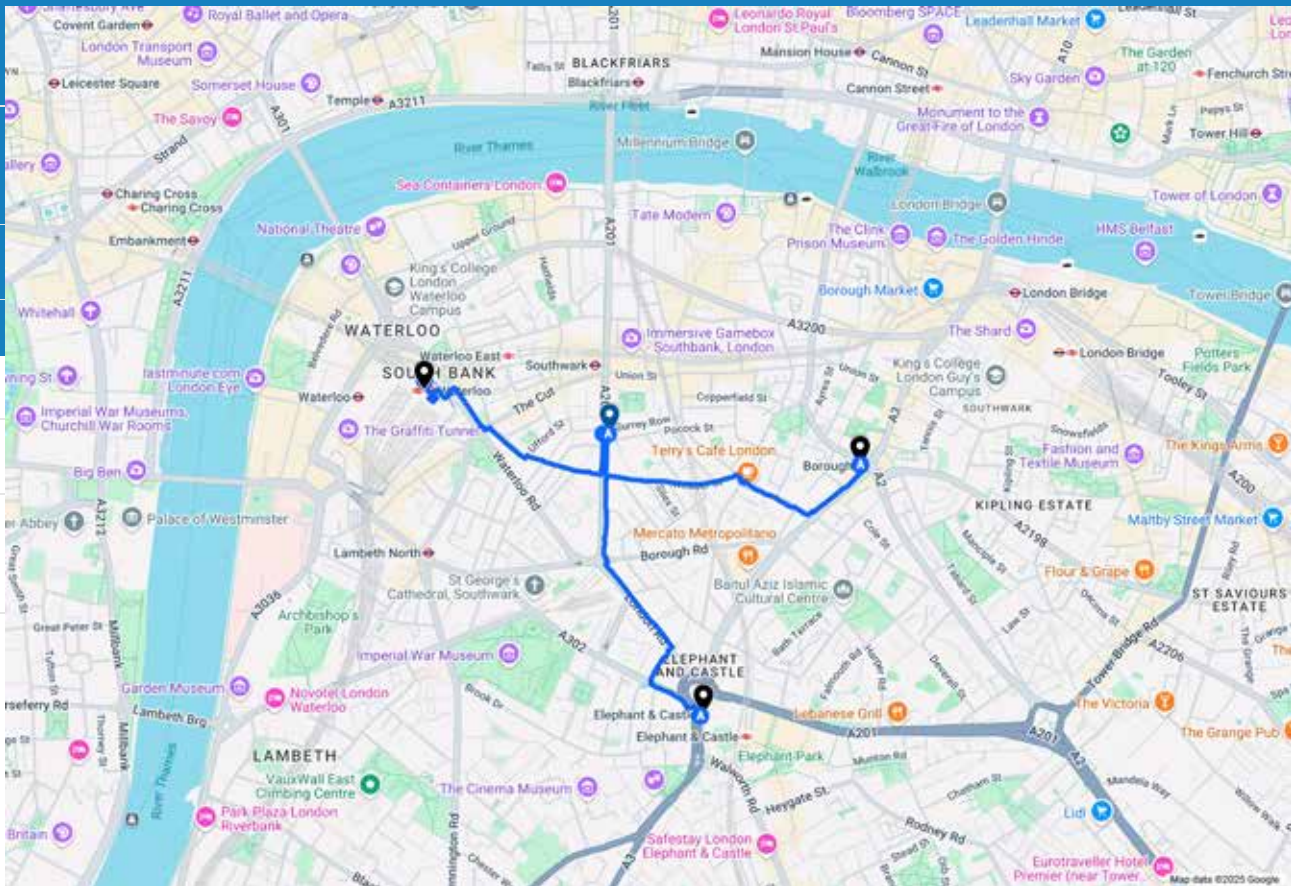

Interactive Google Map with preloaded 'walking' directions.

**Book a FREE Virtual
CONSULTATION
ONLINE**